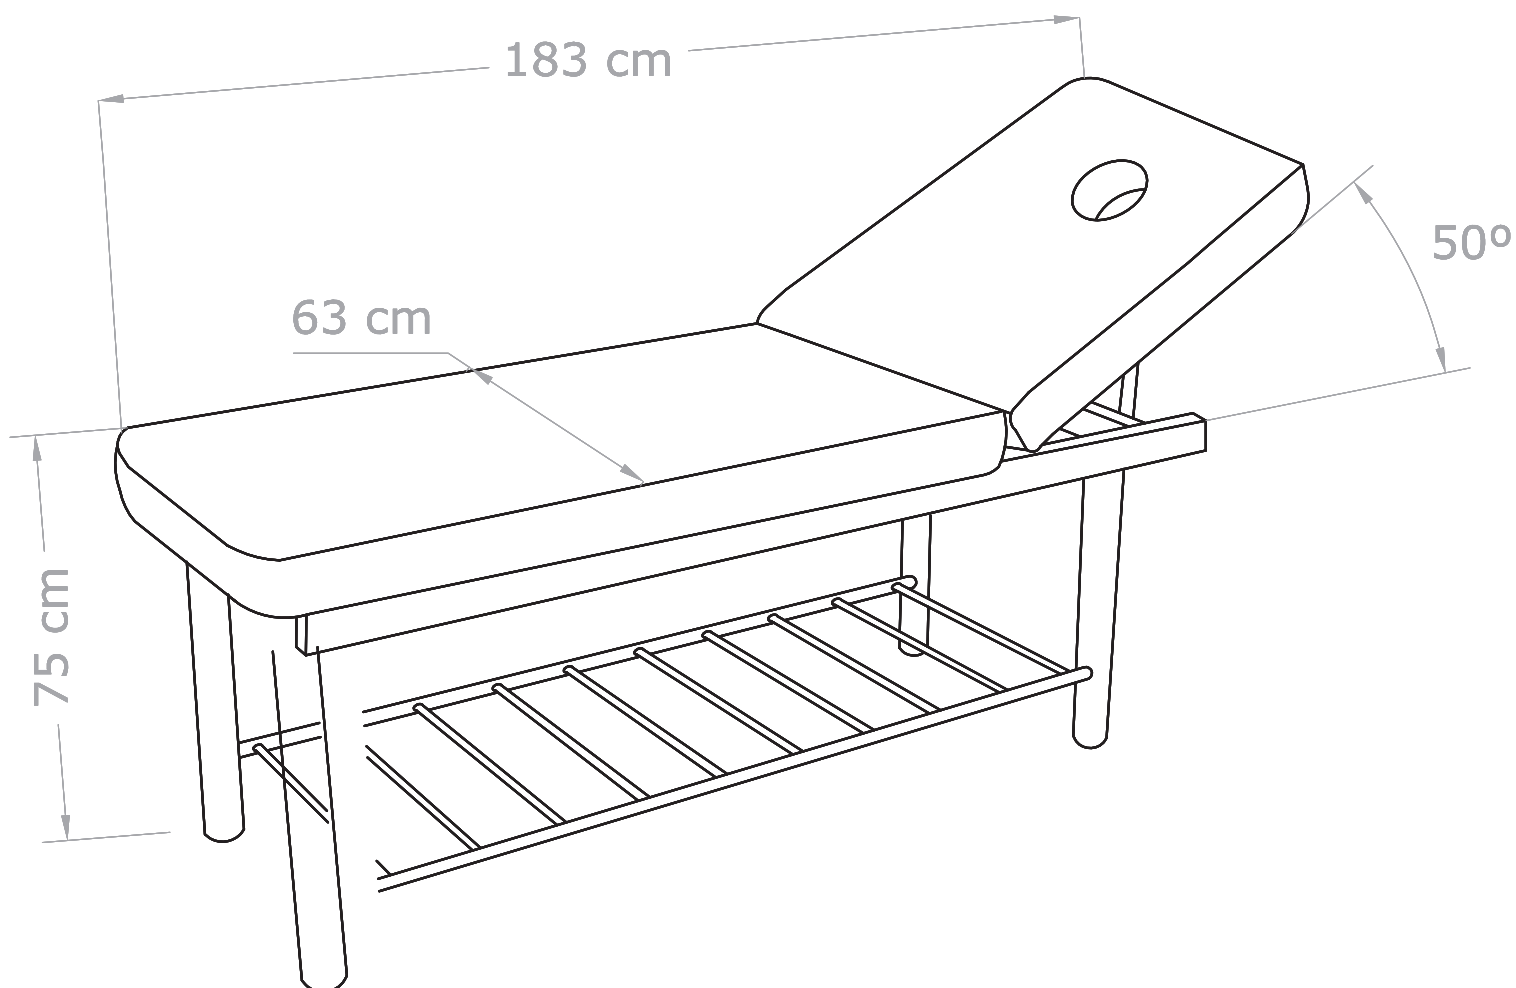

empathy words

MOBILIÁRIO DE CABELEIREIRO

www.empathywords.pt

R. Nova da Devesa lote D,
4705-657 Braga

150 kg